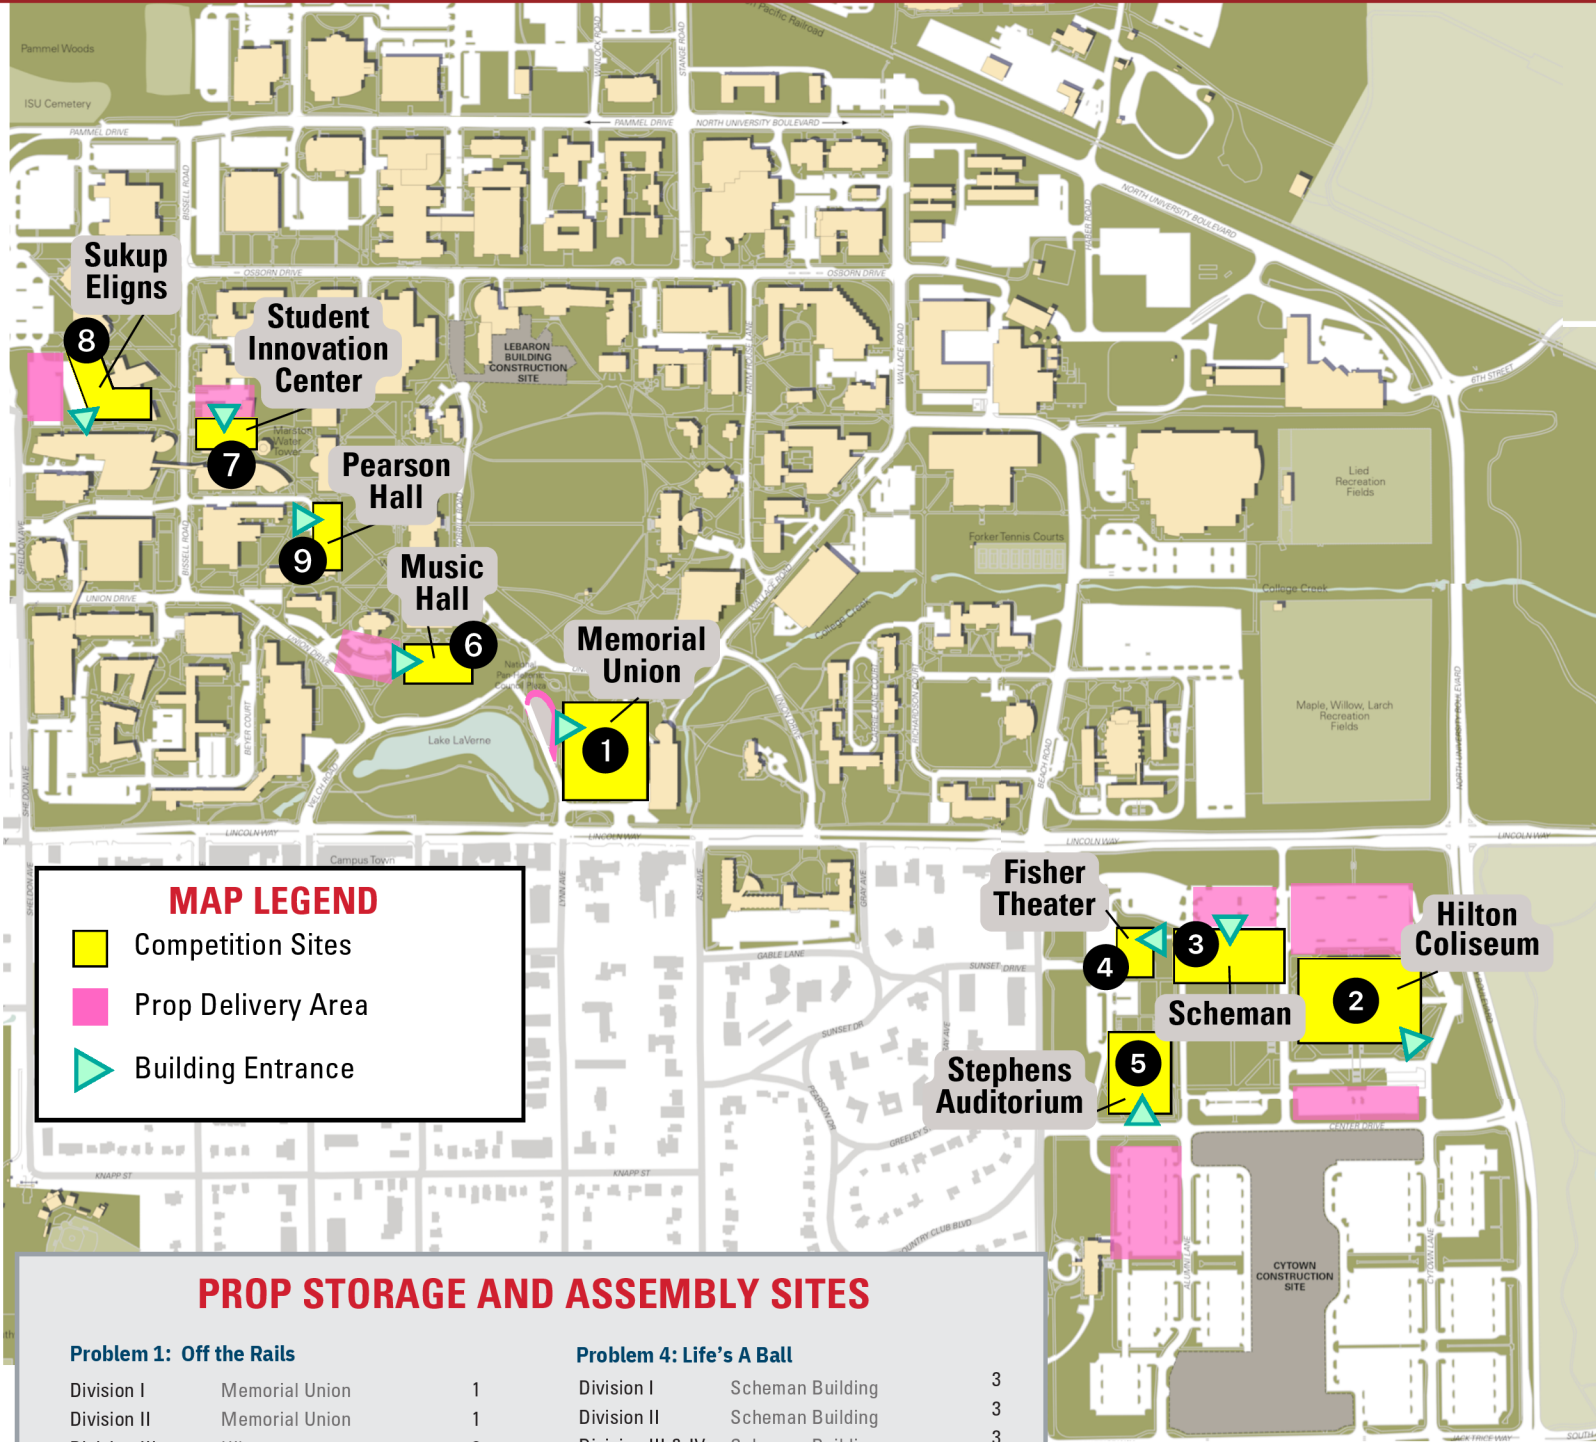

Odyssey of the Mind World Finals 2026

Prop Delivery, Storage and Assembly Sites

MAP LEGEND

- Competition Sites
- Prop Delivery Area
- Building Entrance

PROP STORAGE AND ASSEMBLY SITES

Problem 1: Off the Rails

Division I	Scheman Building	3
Division II	Fisher Theatre	4
Division III & IV	Stephens Auditorium	5

Problem 4: Life's A Ball

Division I	Scheman Building	3
Division II	Scheman Building	3
Division III & IV	Scheman Building	3

Google Maps QR

Campus Map

Directions to Campus Buildings

Stephens:

- Going north on University Boulevard
- Go west (left) onto Center Drive
- Go north (right) onto Alumni Lane
- Park in Lot A3
- Enter through loading dock door

Hilton Coliseum:

- Going north on University Boulevard
- Go west (left) onto Center Drive
- Pull into the north parking lot; Parking lot C2
- Enter Hilton at the SE Entrance
- Float and Banner- Drop off Thursday in East Tunnel of Hilton Coliseum