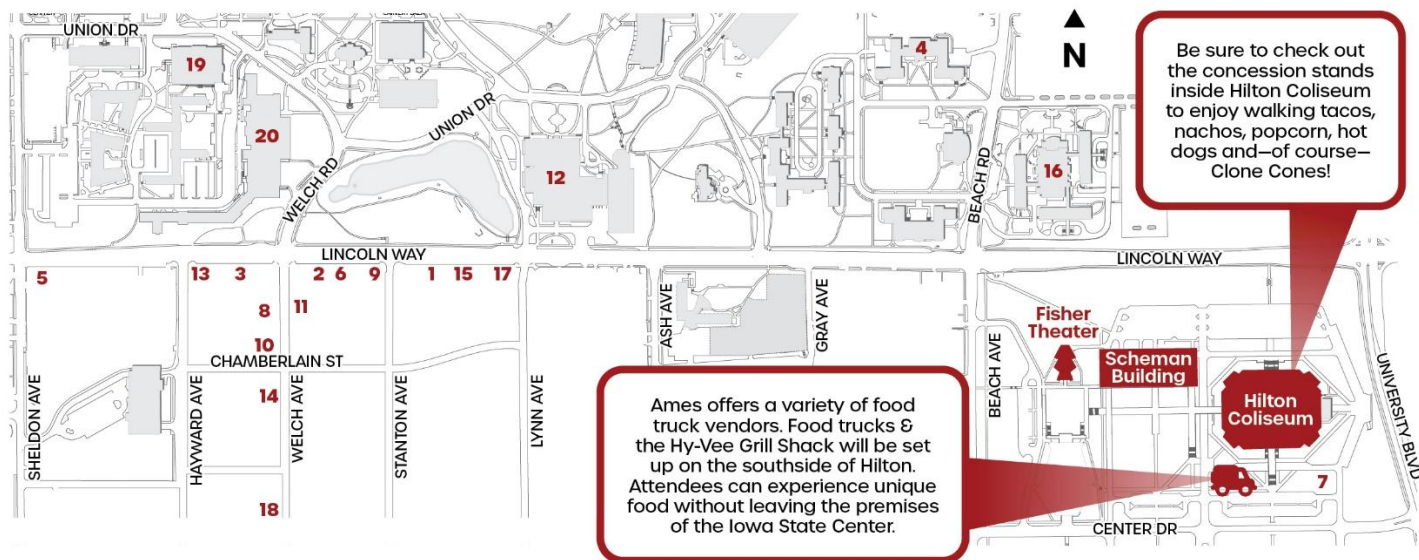

*Please note: outside food will not be allowed inside the Scheman Building or Hilton Coliseum.

Be sure to check out the concession stands inside Hilton Coliseum to enjoy walking tacos, nachos, popcorn, hot dogs and—of course—Clone Cones!

Ames offers a variety of food truck vendors. Food trucks & the Hy-Vee Grill Shack will be set up on the southside of Hilton. Attendees can experience unique food without leaving the premises of the Iowa State Center.

1 Blaze Pizza	12 Memorial Union Food Court
2 Cactus	13 Mr. Burrito
3 Cafe Beaudelaire	14 Pizza Pit Extreme
4 Conversations Dining	15 Potbelly Sandwich Shop
5 Dunkin' Donuts	16 Seasons Marketplace
6 Freddy's Frozen Custard & Steakhburgers	17 Starbucks
7 Hy-Vee Grill Shack	18 Stomping Grounds Cafe / Bar La Tosca
8 Ichiban Japanese Restaurant	19 Union Drive Marketplace
9 Jeff's Pizza	20 Windows Dining Hall
10 Jimmy John's	Food Trucks
11 Macubana