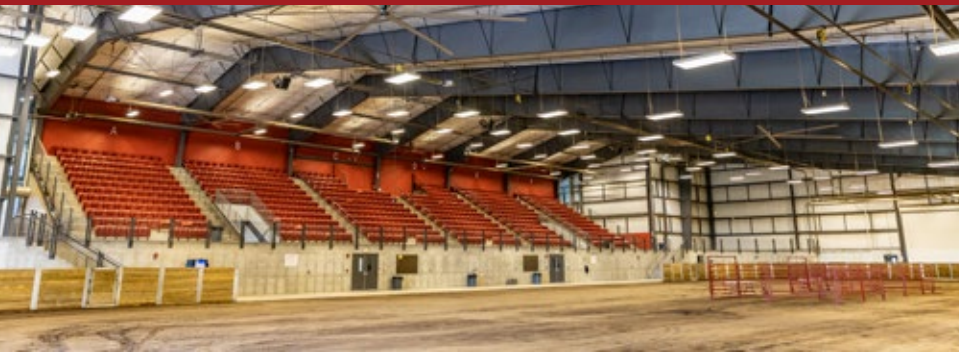

## HANSEN AGRICULTURE STUDENT LEARNING CENTER

2508 MORTENSEN RD.

The Jeff and Deb Hansen Agriculture Student Learning Center offers 43,631 square feet of multifunctional space. From weddings and banquets to livestock shows and corporate events, the Hansen Agriculture Center has numerous spaces to meet your needs.