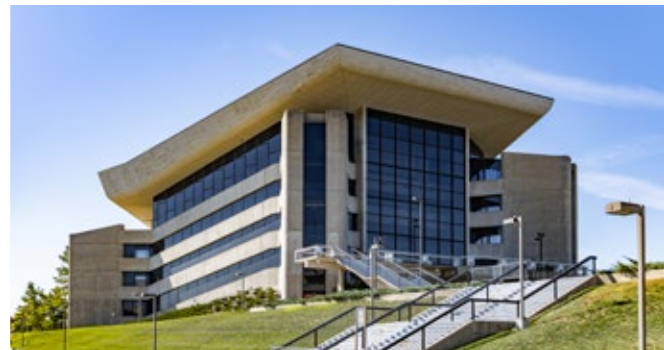

STEPHENS AUDITORIUM AT IOWA STATE CENTER

1900 CENTER DRIVE

Stephens Auditorium, managed by VenuWorks, is the premier performing arts venue for Iowa State University, the City of Ames, and the surrounding counties. Stephens Auditorium is a full-service public assembly complex providing in-house stagehands, ushers, peer security, custodial, ticket offices, concessions, and conversion staff, and ensures top-notch services for all tenants, clients, and guests.

- Square footage: **128,224**
- Auditorium capacity: **2,602**
- Number of breakout spaces: **9**
- Catering: **Onsite; full service**
- Parking: **Complimentary**
- Perfect for:
  - Concerts
  - Theatre
  - Symphonies
  - Dance performances
  - Broadway musicals
  - Family shows