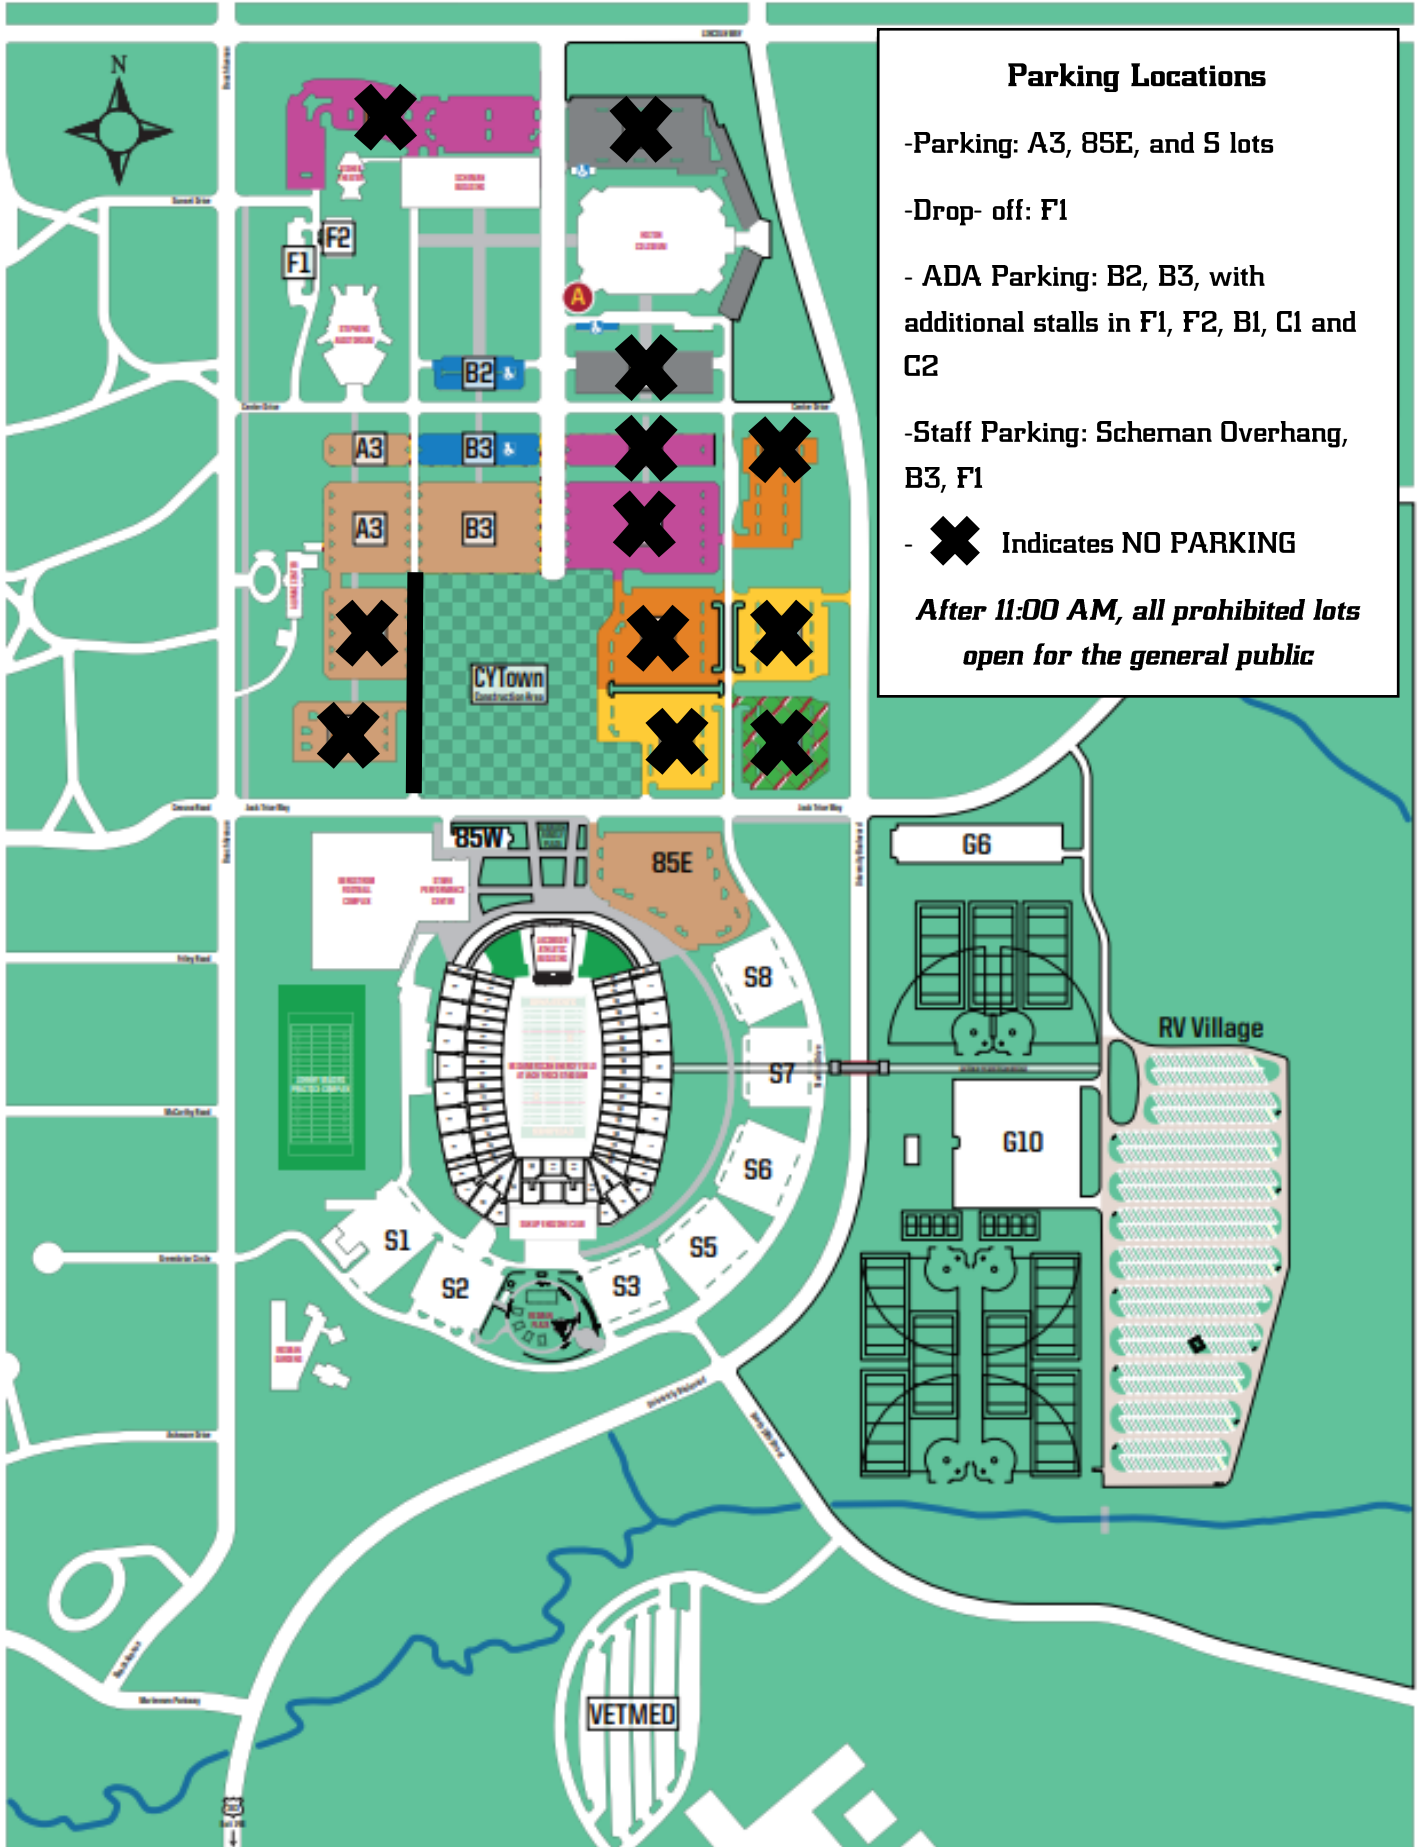

All State Speech Parking

Ending at 11:00 AM

WELCOME TO AMES

Whether you are competing or watching the amazing performances at All State Speech Festival, take advantage of great dining options within walking distance.

SCHEMAN & STEPHENS BUILDING

Looking to grab a bite? On the 2nd floor of the Scheman Building, Levy Catering has a variety of lunch items and snacks available to keep you going! Purchases can be made at the registration desk from 7:30am- 4:00pm, with lunch items available from 10:30am-2:00pm.

For another option, Stephens will have a snack concession on the main floor lobby from 8:00am-4:00pm.

CAMPUSTOWN LOCATIONS

- | | |
|---|--|
| 1 Blaze Pizza | 13 Mr. Burrito |
| 2 Cactus | 14 Pizza Pit Extreme |
| 3 Cafe Beaudelaire | 15 Potbelly Sandwich Shop |
| 4 Conversations Dining | 16 Seasons Marketplace |
| 5 Dunkin' Donuts | 17 Starbucks |
| 6 Freddy's Frozen Custard & Steakburgers | 18 Stomping Grounds Cafe / Bar La Tosca |
| 7 Ichiban Japanese Restaurant | 19 Union Drive Marketplace |
| 8 Jeff's Pizza | 20 Windows Dining Hall |
| 9 Jimmy John's | |
| 10 Little Taipei | |
| 11 Macubana | |
| 12 Memorial Union Food Court | |