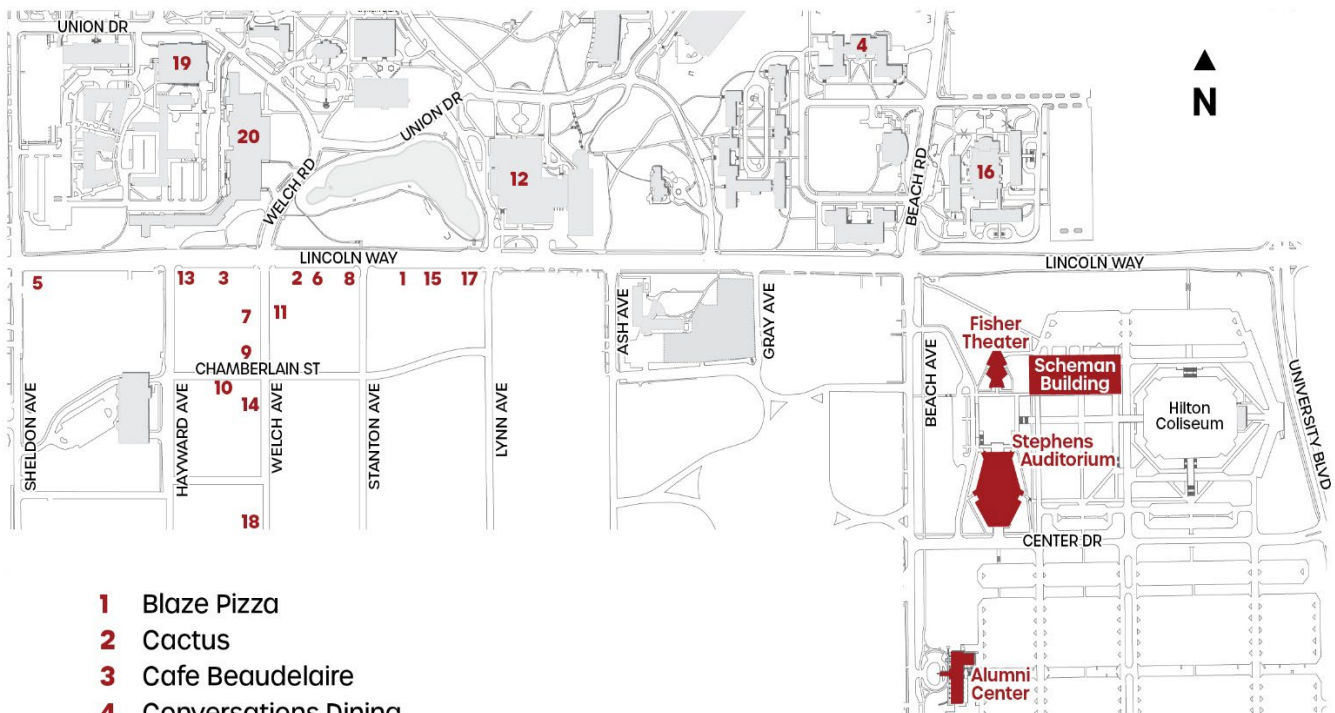

All State Speech Parking

Ending at 11:00 AM

WELCOME TO AMES

Whether you are competing or watching the amazing performances at All State Speech Festival, take advantage of great dining options within walking distance.

SCHEMAN & STEPHENS BUILDING

Looking to grab a bite? On the 2nd floor of the Scheman Building, Levy Catering has a variety of lunch items and snacks available to keep you going! Purchases can be made at the registration desk from 7:30am- 4:00pm, with lunch items available from 10:30am-2:00pm.

For another option, Stephens will have a snack concession on the main floor lobby from 8:00am-4:00pm.

CAMPUSTOWN LOCATIONS

- | | |
|---|--|
| 1 Blaze Pizza | 13 Mr. Burrito |
| 2 Cactus | 14 Pizza Pit Extreme |
| 3 Cafe Beaudelaire | 15 Potbelly Sandwich Shop |
| 4 Conversations Dining | 16 Seasons Marketplace |
| 5 Dunkin' Donuts | 17 Starbucks |
| 6 Freddy's Frozen Custard & Steakburgers | 18 Stomping Grounds Cafe / Bar La Tosca |
| 7 Ichiban Japanese Restaurant | 19 Union Drive Marketplace |
| 8 Jeff's Pizza | 20 Windows Dining Hall |
| 9 Jimmy John's | |
| 10 Little Taipei | |
| 11 Macubana | |
| 12 Memorial Union Food Court | |