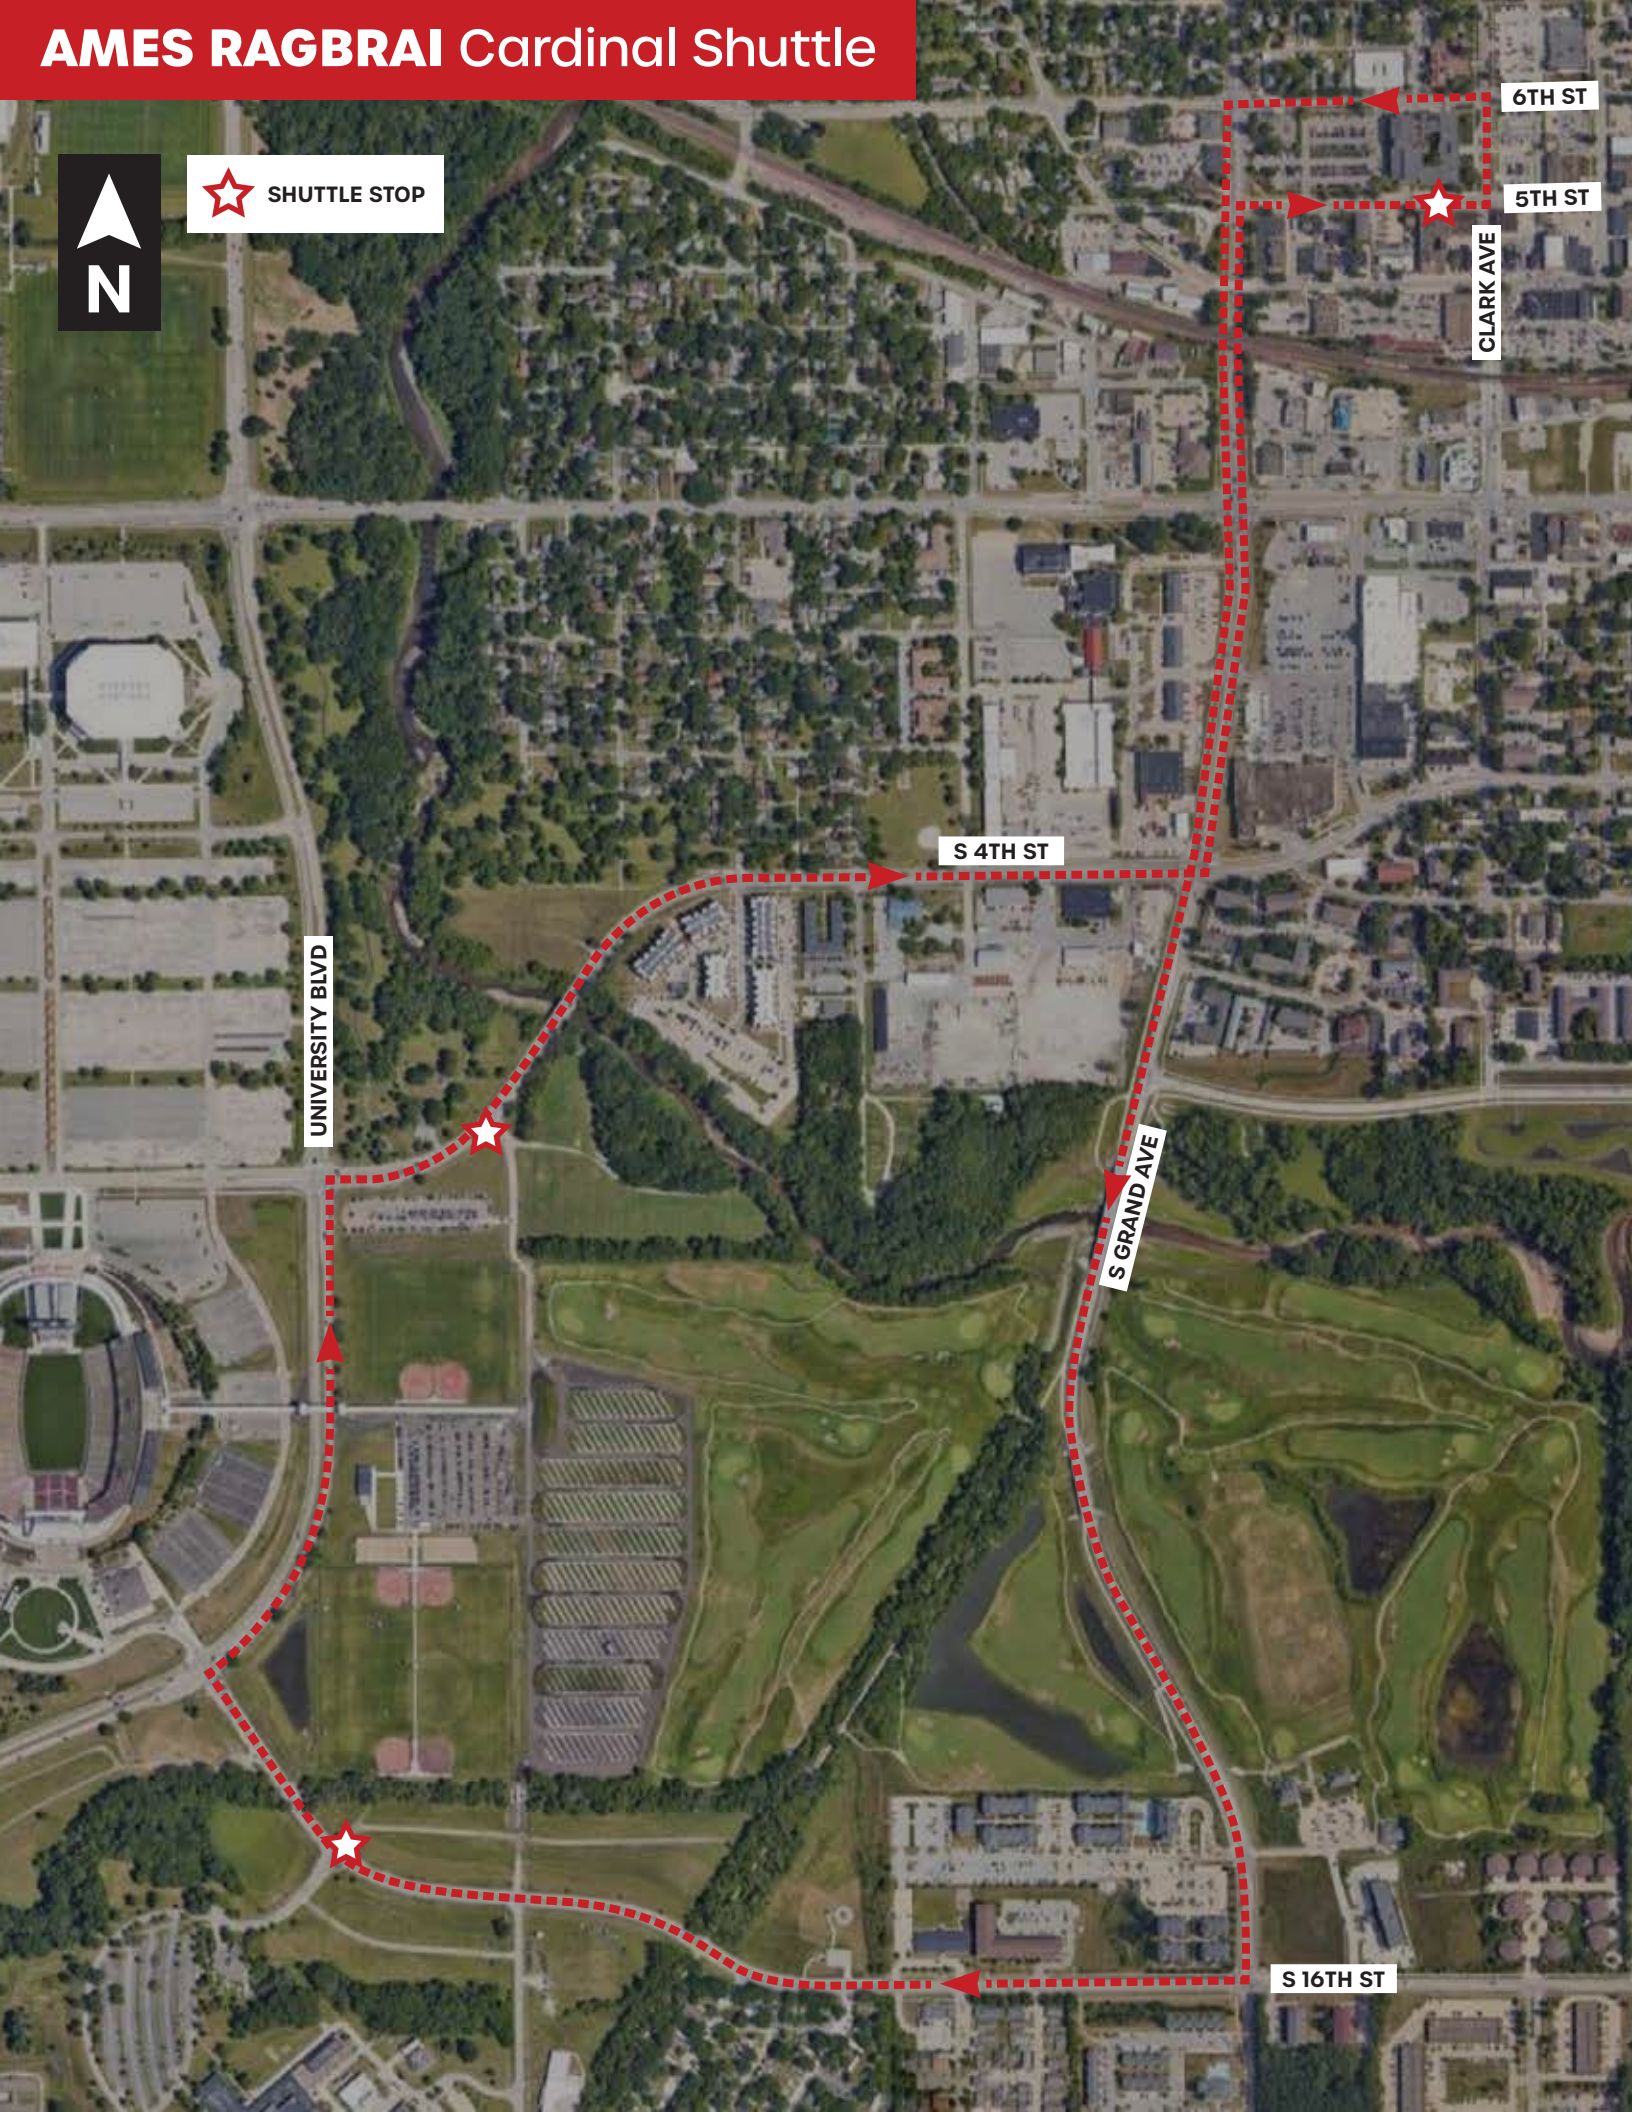

AMES RAGBRAI Cardinal Shuttle

UNIVERSITY BLVD

S 4TH ST

S GRAND AVE

S 16TH ST

CLARK AVE

5TH ST

6TH ST

AMES RAGBRAI Silver Shuttle

★ SHUTTLE STOP

6TH ST

5TH ST

LINCOLN WAY

S GRAND AVE

UNIVERSITY BLVD

AMES RAGBRAI Gold Shuttle

SHUTTLE STOP

6TH ST

5TH ST

LINCOLN WAY

S GRAND AVE

WELCH AVE

UNIVERSITY BLVD