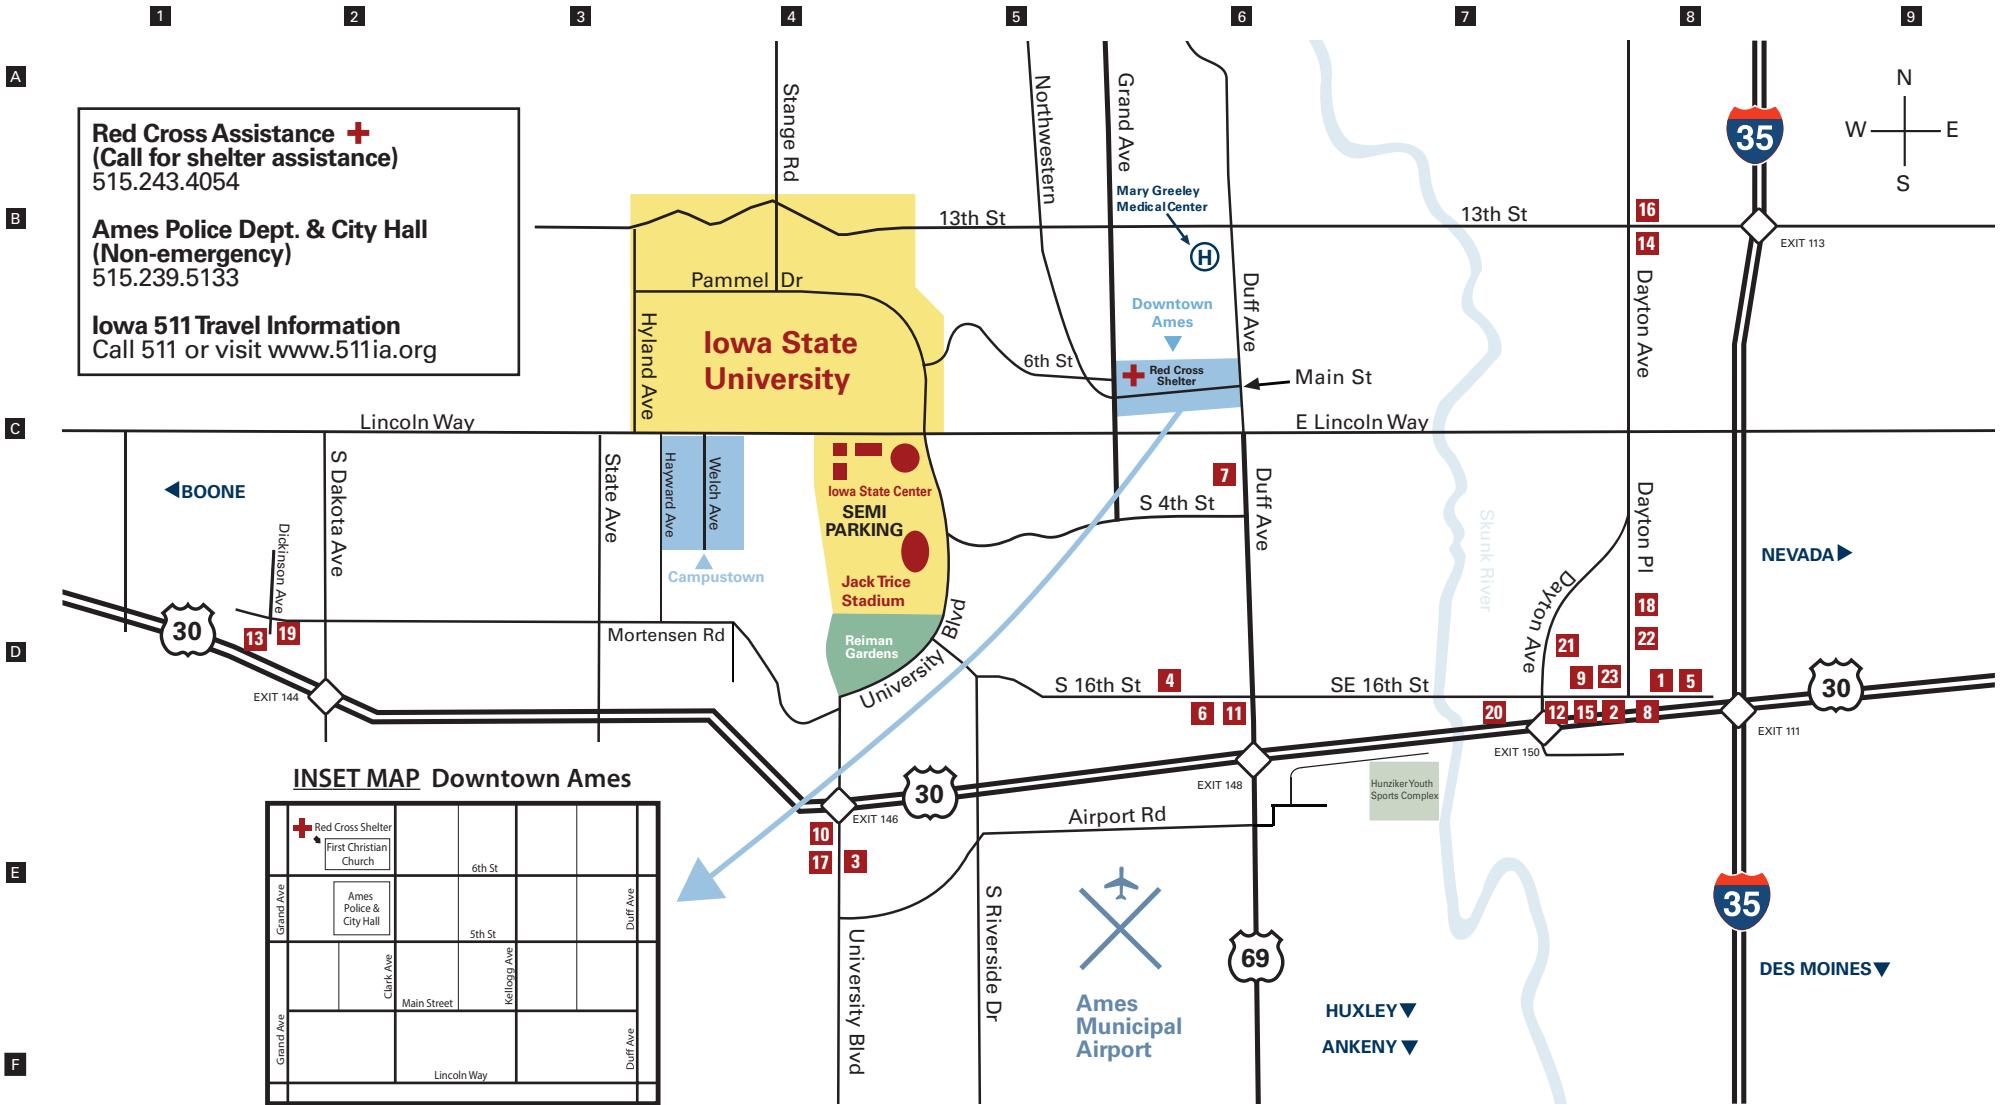

Ames Map for I-35 Closures (Severe Weather)

ACCOMMODATIONS

- | | | | | | |
|---|--|--|--|---|--|
| <p>1. AmericInn
D-8 2507 SE 16th St
515.233.1005</p> <p>2. Baymont Inn & Suites
D-8 1605 S Dayton Pl
515.232.0689</p> <p>3. Best Western Plus University Park Inn & Suites
E-4 2500 University Blvd
515.296.2500</p> | <p>4. Comfort Inn & Suites
D-5 603 S 16th
515.663.9555</p> <p>5. Country Inn & Suites
D-8 2605 SE 16th St
515.233.3935</p> <p>6. Courtyard by Marriott
D-5 311 S 17th St
515.620.5910</p> | <p>7. Days Inn
C-6 229 S Duff Ave
515.232.0280</p> <p>8. Econo Lodge
D-8 2600 SE 16th St
515.233.6060</p> <p>9. Fairfield Inn & Suites by Marriott
D-8 2137 Isaac Newton Dr
515.232.4000</p> <p>10. Gateway Hotel & Conference Center
E-4 2100 Green Hills Dr
515.292.8600</p> | <p>11. GrandStay Suites & Hotel
D-6 1606 S Kellogg Ave
515.232.8363</p> <p>12. Hampton Inn & Suites
D-8 2100 SE 16th St
515.239.9999</p> <p>13. Hilton Garden Inn Ames
D-2 1325 Dickinson Ave
515.233.8000</p> <p>14. Holiday Inn Express
B-8 2600 E 13th St
515.232.2300</p> <p>15. Microtel Inn & Suites
D-8 2216 SE 16th St
515.233.4444</p> | <p>16. Quality Inn & Suites Ames Conference Center
B-8 2601 E 13th St
515.232.9260</p> <p>17. Radisson Hotel Ames Conference Center
E-4 2609 University Blvd
515.268.8808</p> <p>18. Red Roof Inn
D-8 1400 S Dayton Pl
515.239.9999</p> <p>19. Sleep Inn & Suites
D-2 1310 Dickinson Ave
515.337.1171</p> | <p>20. SpringHill Suites
E-7 1810 SE 16th St
515.598.8900</p> <p>21. Staybridge Suites
D-8 2111 Isaac Newton Dr
515.735.4980</p> <p>22. Super 8
D-8 1418 S Dayton Pl
515.232.6510</p> <p>23. TownePlace Suites
D-8 1523 S Dayton Pl
515.232.5500</p> |
|---|--|--|--|---|--|